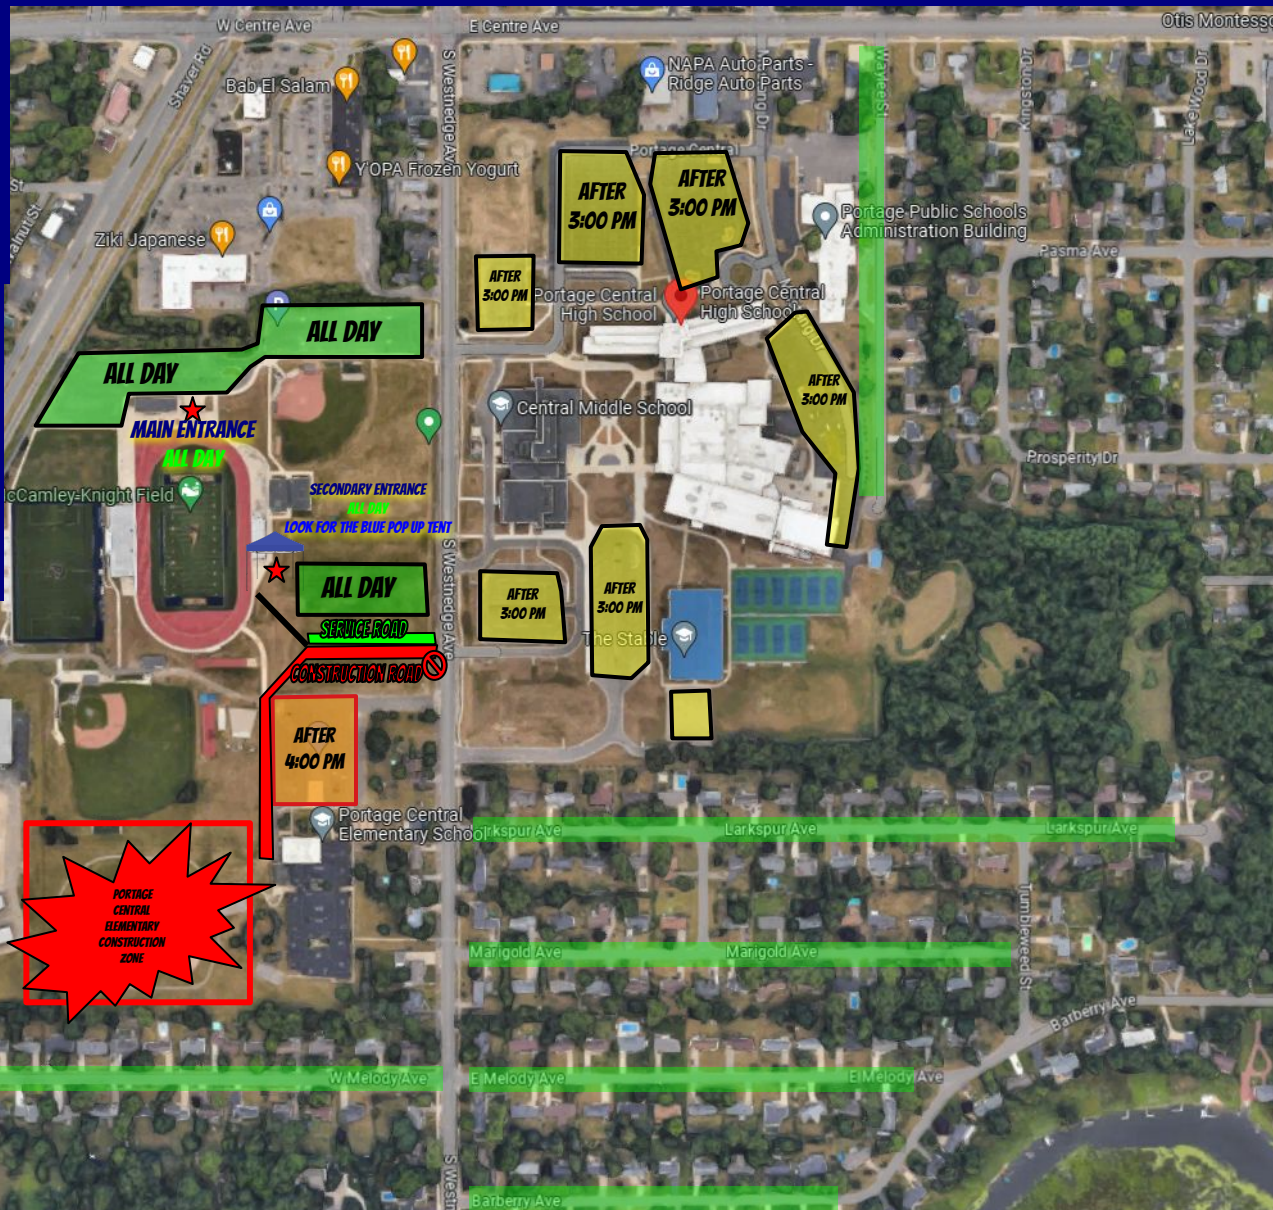

PARKING AND GATE ENTRY AT MHSAA REGIONAL TRACK AND FIELD

PORTAGE CENTRAL HIGH SCHOOL

8135 S. WESTNEDGE AVE.

PORTAGE, MI 49002

FRIDAY, MAY 17TH, 2024

LOTS IN **GREEN** ARE OPEN ALL DAY FOR TEAM DROP OFF AND SPECTATOR PARKING.

LOTS IN **YELLOW** ARE OPEN AFTER 3:00 PM WHEN THE HS/MS DISMISSES.

LOT IN **ORANGE** IS OPEN AFTER 4:00 PM WHEN THE ES DISMISSES.

TEAM BUS PARKING IS **OFF CAMPUS UNTIL AFTER 4:00 PM** - **MEIJER** AND **WALMART** ARE CLOSE.

SPECTATOR STREET PARKING IS AVAILABLE ALL DAY.

PORTAGE CENTRAL AND THE MHSAA STRONGLY ADVISE THE FOLLOWING:

1. AVOID CENTRE ST. AND WESTNEDGE AVE. BETWEEN 2:35 AND 3:15 PM FOR HS/MS DISMISSAL
2. AVOID WESTNEDGE AVE. BETWEEN 3:30 AND 3:45 PM FOR ES DISMISSAL
3. CARPOOL WITH FAMILY AND FRIENDS.
4. IF ARRIVING BEFORE 4:00 PM, BE PREPARED TO WALK TO GET TO THE COMPETITION FACILITY.

Walmart

meijer

PORTAGE CENTRAL ELEMENTARY CONSTRUCTION ZONE