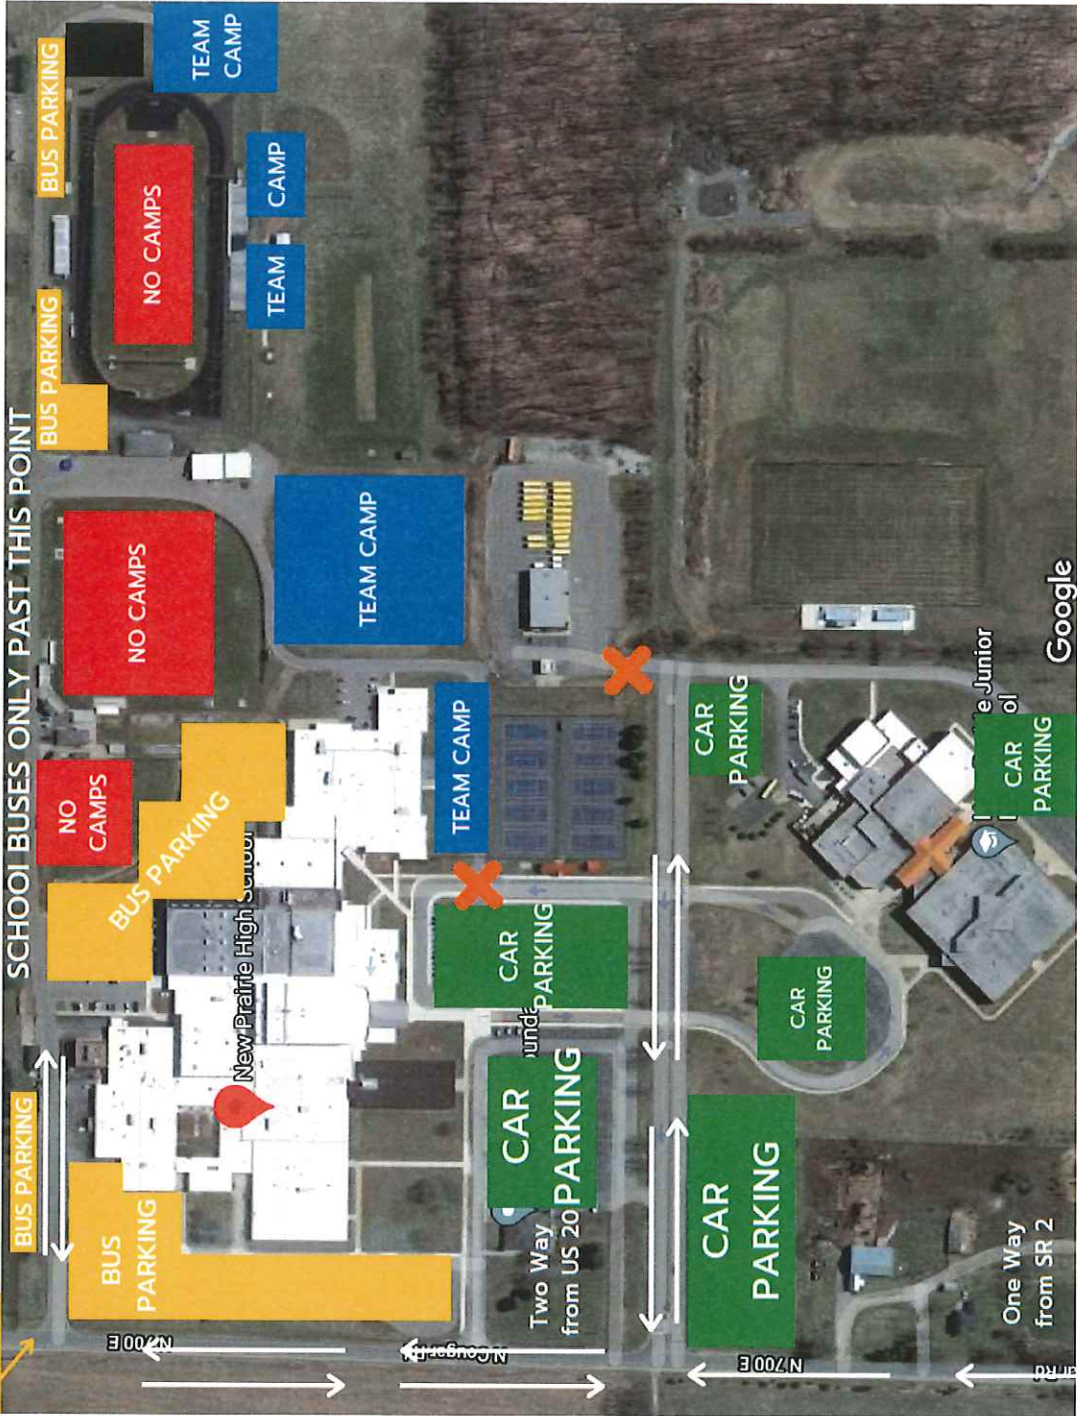

# New Prairie Cross

# Country Traffic Flow

5333 N. Cougar Road New Carlisle, IN 46552

BUSES ENTER HERE

TICKETS  
 \$10  
 ADMISSION  
 NO PETS  
 ALLOWED

- CAR PARKING
- NO TEAM CAMPS
- TEAM CAMP AREA
- BUS PARKING