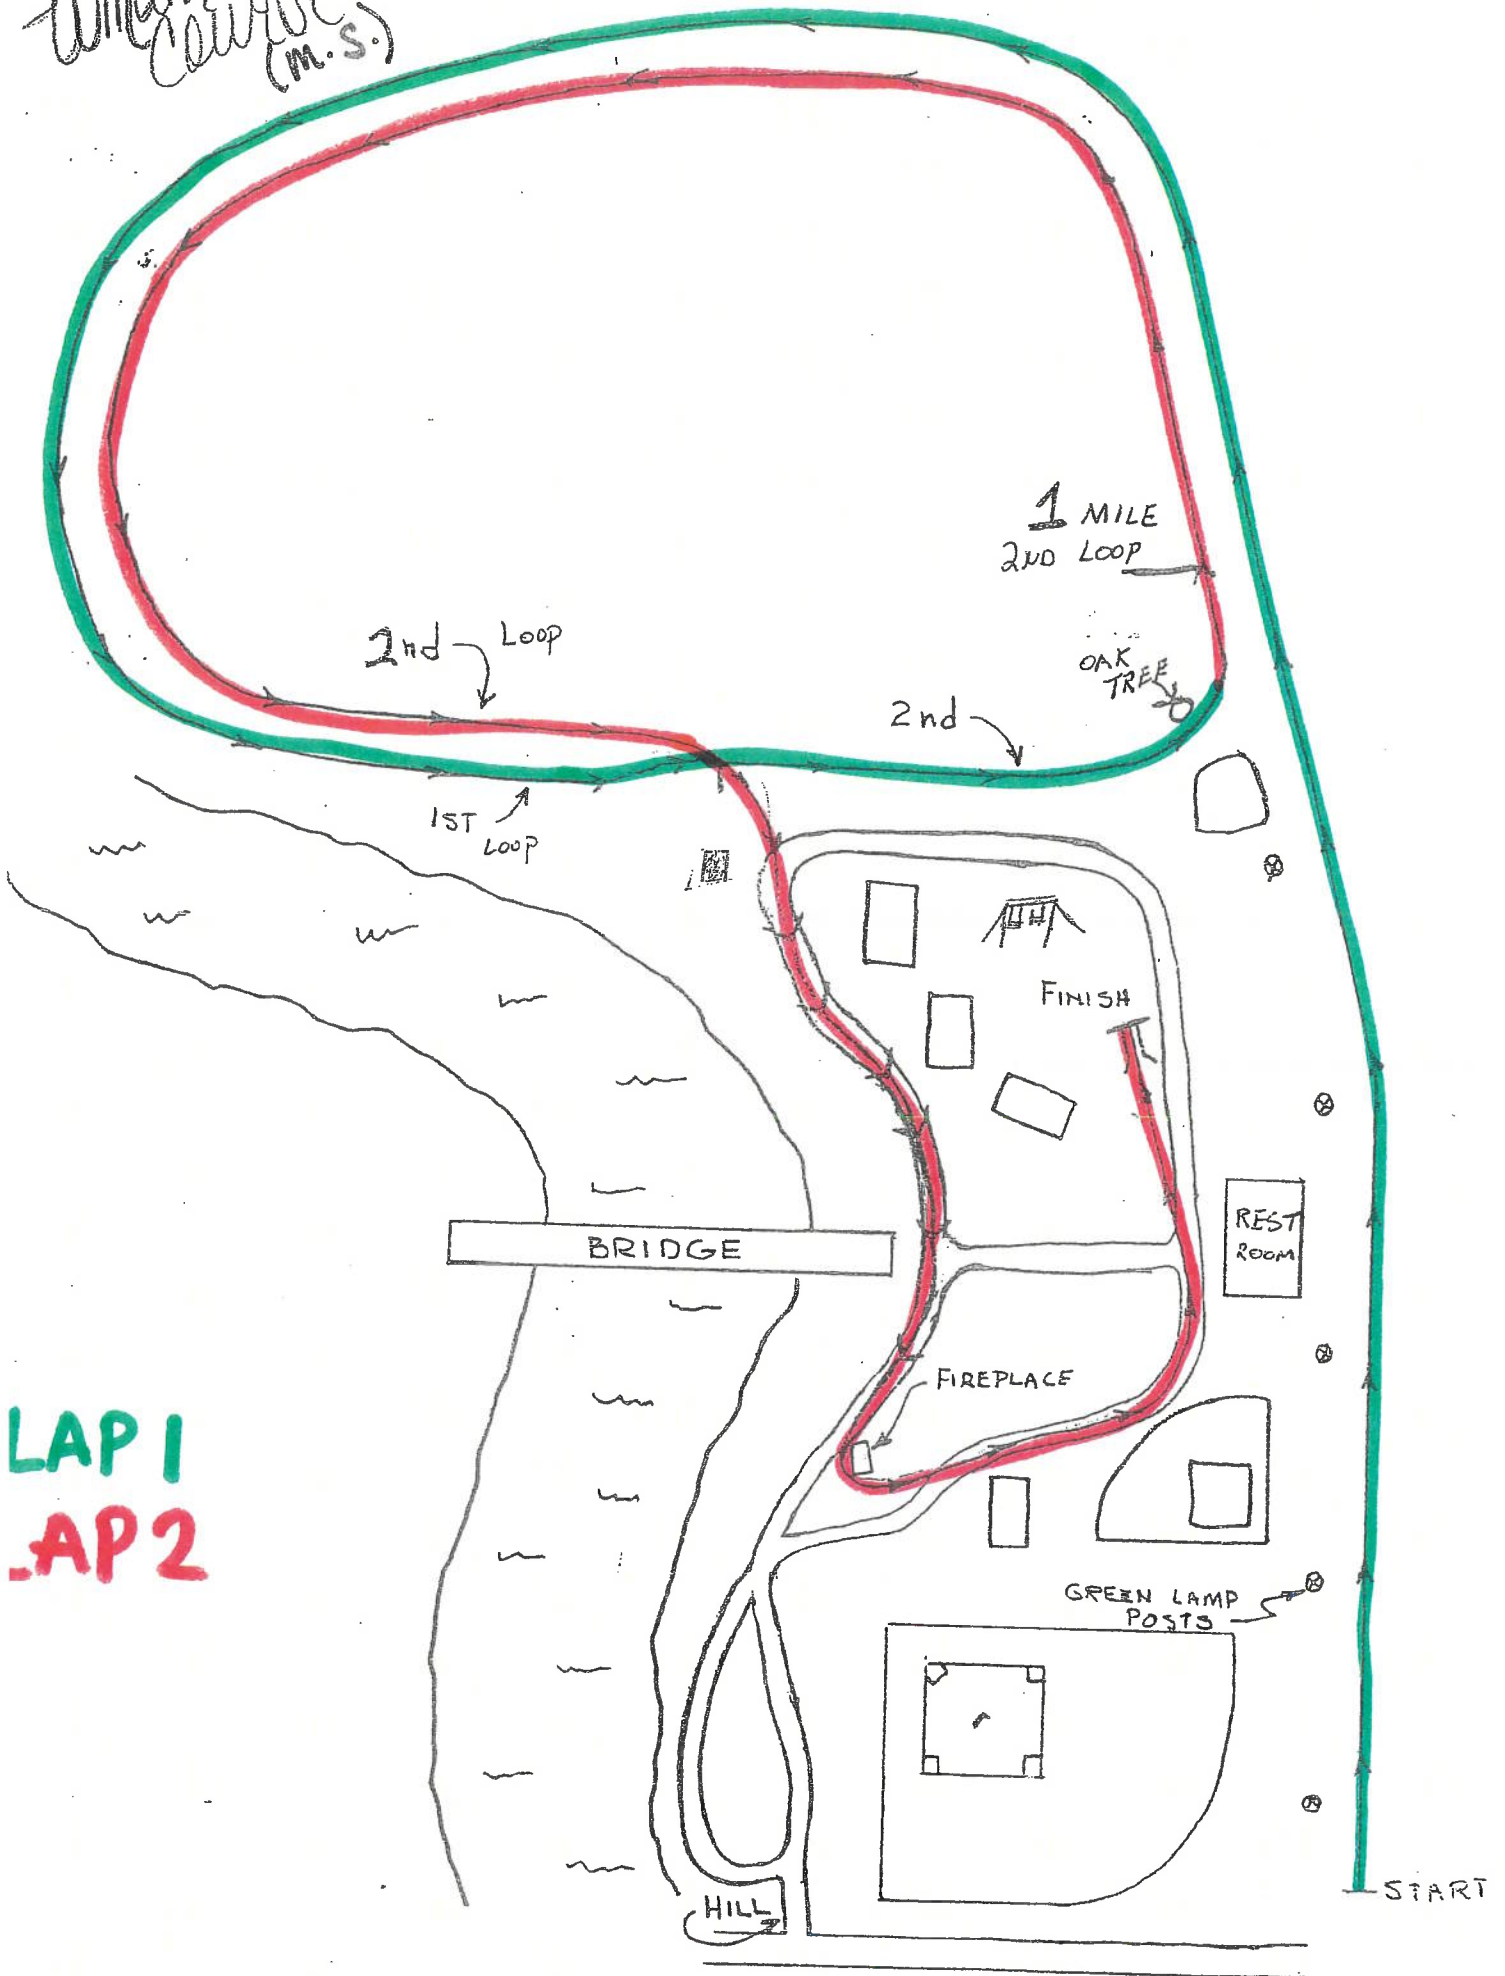

NINAMAC
HIGH SCHOOL

5K COURSE

LAP 1
LAP 2
LAP 3

Start ↓

Winamac's
course - 1.9 miles
(m.s.)

LAP 1
LAP 2