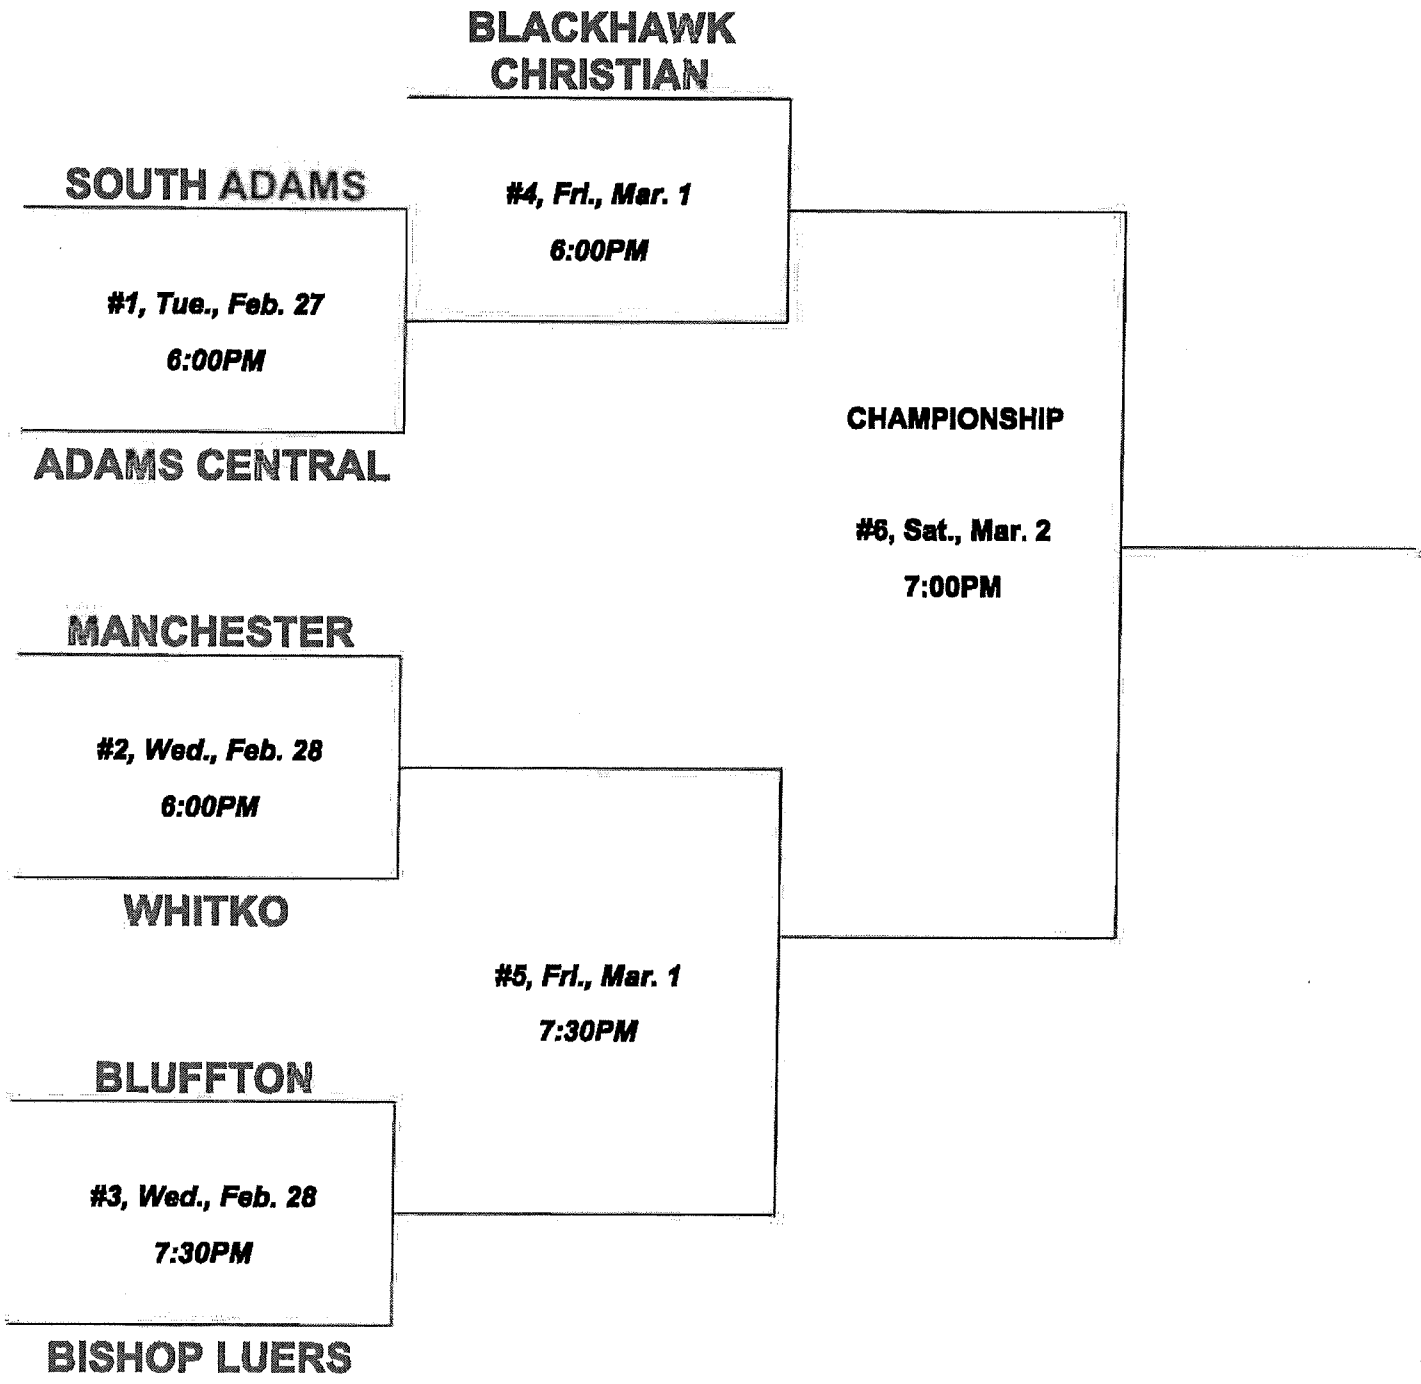

SECTIONAL BRACKET

THE SECOND/BOTTOM TEAM ON THE BRACKET IS THE HOME TEAM & WILL WEAR WHITE UNIFORMS