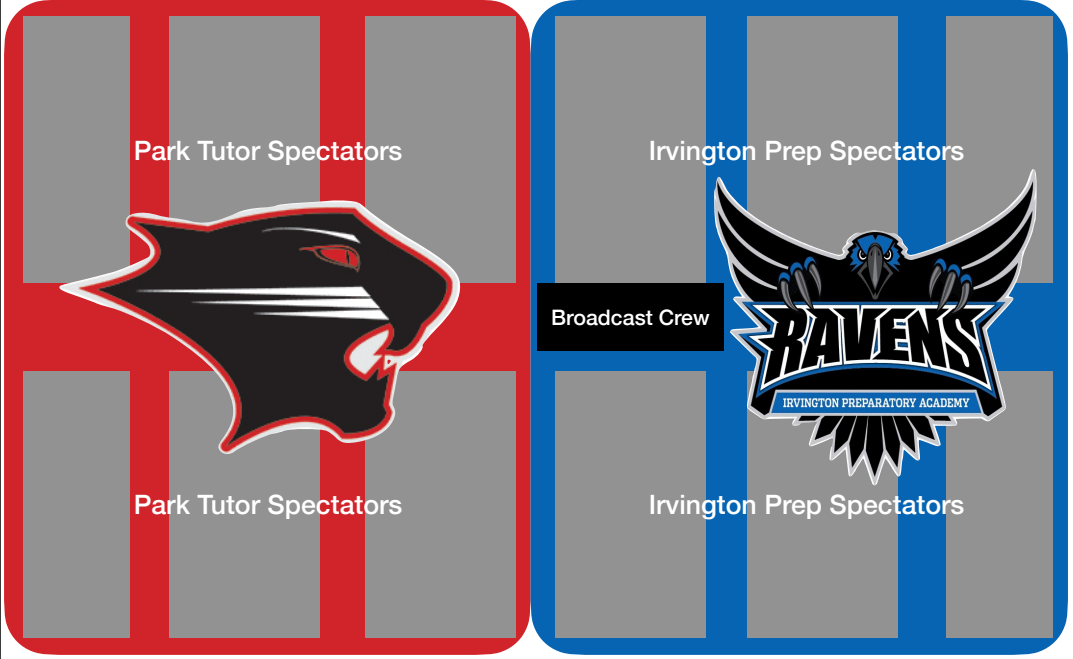

BOYS BASKETBALL 2A REGIONAL 21 CHAMPIONSHIP SEATING CHART

UPPER LEVEL SEATING

DOOR 20
Team & Official
Entrance

LOWER LEVEL SEATING

Concessions

Restrooms

Adult Seating Only

Adult Seating Only

Spectator Entrance

Spectator Entrance

LOWER LEVEL SEATING

UPPER LEVEL SEATING

DOOR 5
Entrance & Tickets

BOYS BASKETBALL 3A REGIONAL 14 CHAMPIONSHIP SEATING CHART

UPPER LEVEL SEATING

LOWER LEVEL SEATING

LOWER LEVEL SEATING

UPPER LEVEL SEATING

DOOR 20
Team & Official
Entrance

OPEN SEATING

Home Film Crew

Visiting Film Crew

Danville Spectators

Danville Student Section