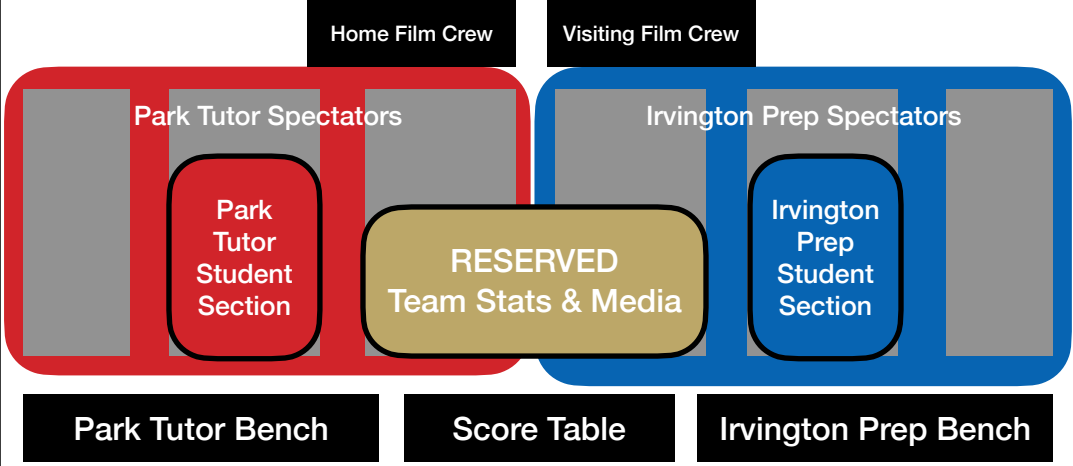

BOYS BASKETBALL 2A REGIONAL 21 CHAMPIONSHIP SEATING CHART

UPPER LEVEL SEATING

DOOR 20
Team & Official
Entrance

LOWER LEVEL SEATING

Concessions

Restrooms

Adult Seating Only

Adult Seating Only

Spectator Entrance

Spectator Entrance

LOWER LEVEL SEATING

UPPER LEVEL SEATING

DOOR 5
Entrance & Tickets

BOYS BASKETBALL 3A REGIONAL 14 CHAMPIONSHIP SEATING CHART

UPPER LEVEL SEATING

LOWER LEVEL SEATING

LOWER LEVEL SEATING

UPPER LEVEL SEATING

DOOR 20
Team & Official
Entrance

OPEN SEATING

Home Film Crew

Visiting Film Crew

Danville Spectators

Danville Student Section

Adult Seating Only

Adult Seating Only

Spectator Entrance

Spectator Entrance

Danville Spectators

Danville Spectators

Northview Spectators

Broadcast Crew